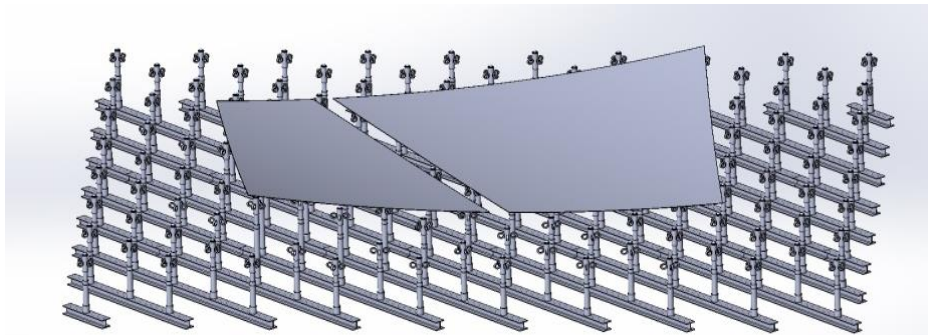

Craftmer Pin-Jig Systems

Technical features of Craftmer Pin-Jig System

- Adjustable height up to 3,0m
- Fine adjustment of height with precision screw 200mm
- Removable jig modules
- Easy assembly and dismantling
- Cost Effective
- Please visit www.Craftmer.fi for more information