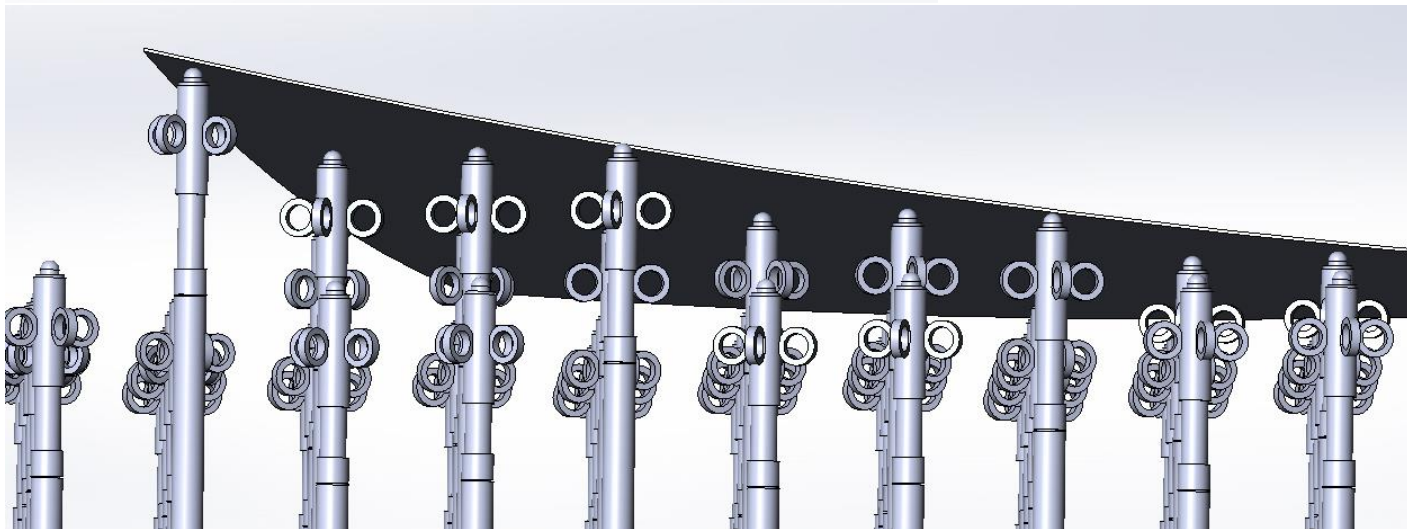

Craftmer Pin-Jig Systems

Technical features of Craftmer Pin-Jig System

- Adjustable height up to 3,0m
- Fine adjustment of height with precision screw 200mm
- Removable jig modules
- Easy assembly and dismantling
- Cost Effective
- Please visit www.Craftmer.fi for more information