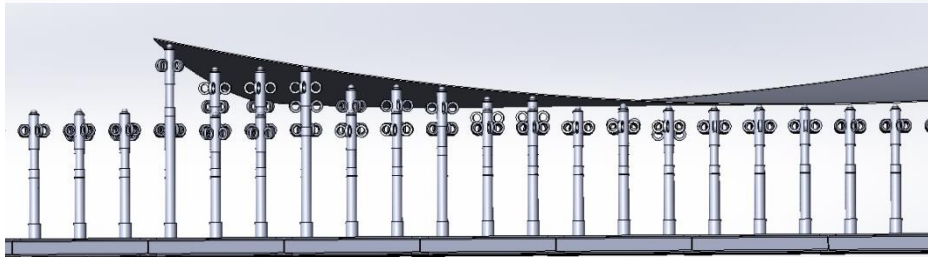

Craftmer Pin-Jig Systems

Technical features of Craftmer Pin-Jig System

- Adjustable height up to 3,0m
- Fine adjustment of height with precision screw 200mm
- Removable jig modules
- Easy assembly and dismantling
- Cost Effective
- Please visit www.Craftmer.fi for more information